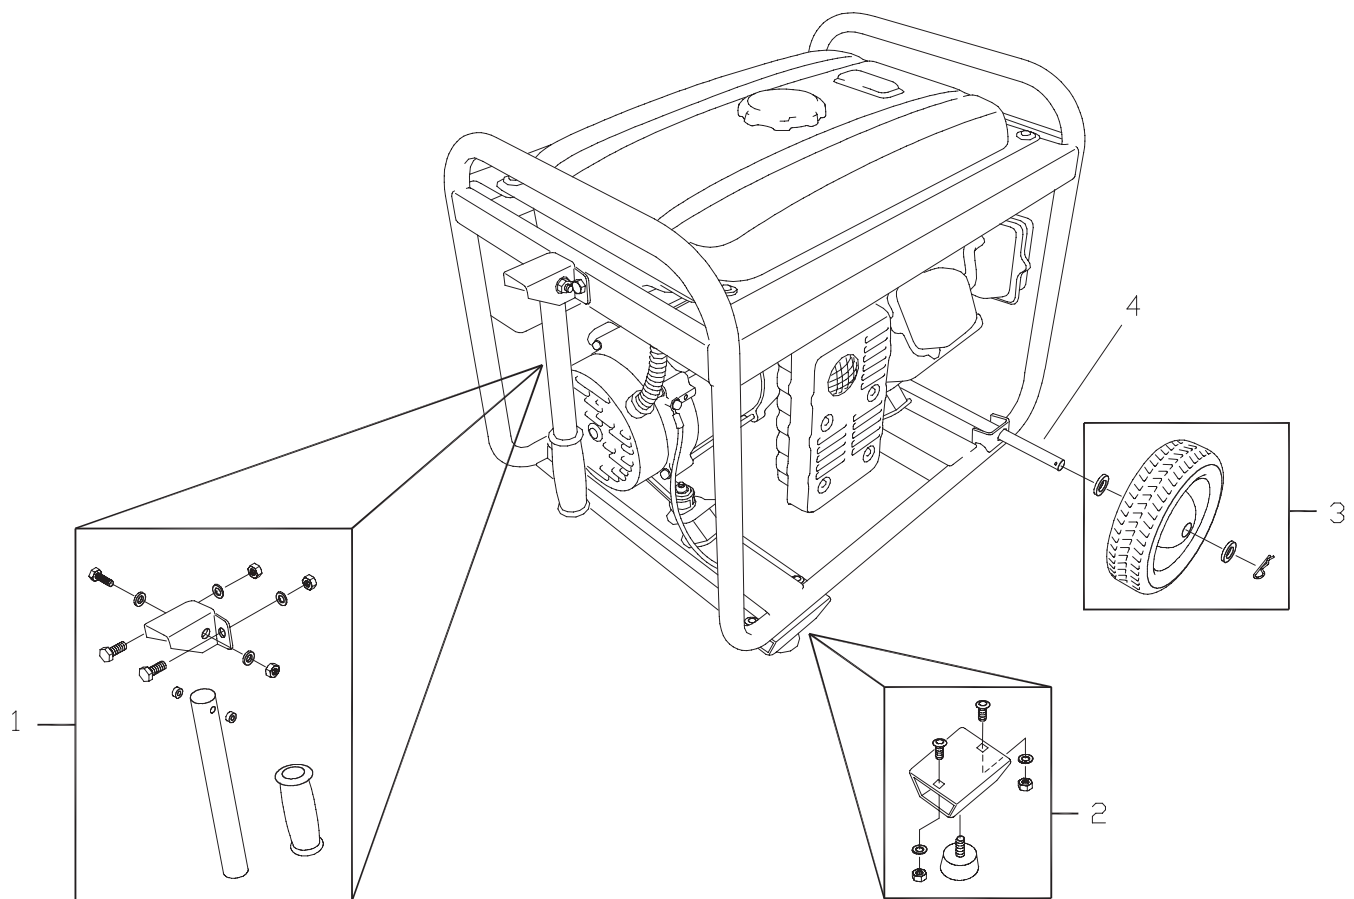

Exploded Views and Parts Lists

CONTROL PANEL EXPLODED VIEW & PARTS LIST

Item	Part #	Description
1	203692GS	CONTROL PANEL (Includes decal)
2	*	NUT, Nylon
3	*	WASHER, M4 x 08
4	*	SCREW, M6 x 16
5	68759GS	OUTLET, 120/125V, 15/20a, Duplex
6	*	SCREW, Pan Head, M4x10
7	203527GS	CIRCUIT BREAKER, 15A
8	68867GS	OUTLET, 120/240V, 20a, Locking
9	*	SCREW, M3 x 06
10	*	LOCK WASHER

Parts Not Illustrated

205615GS DECAL, Control Panel

* - Items without part numbers are common fasteners and are available at your local hardware store.

Exploded Views and Parts Lists

WHEEL KIT EXPLODED VIEW & PARTS LIST